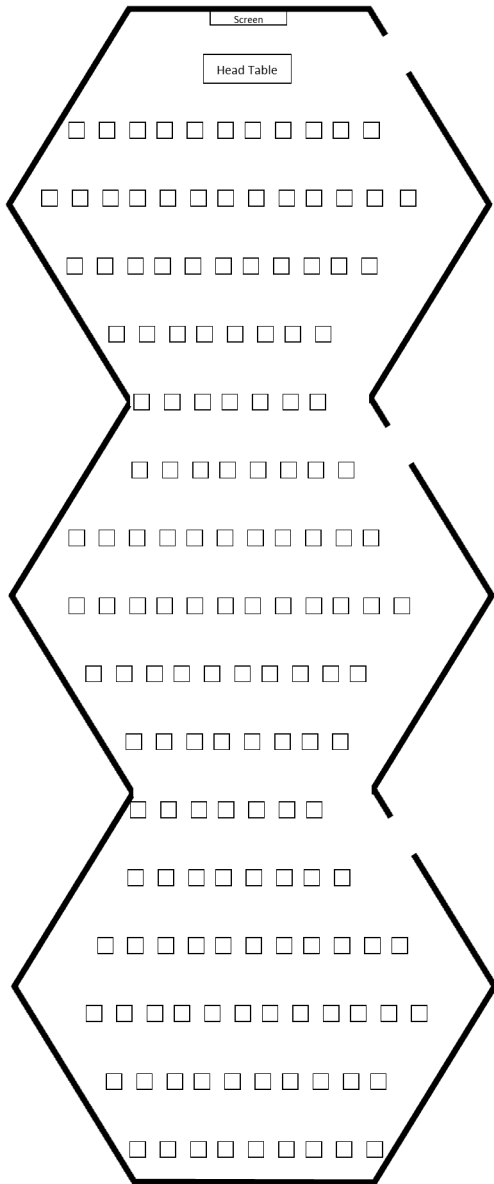

Thurman J. White Forum Building Standard Room Setup Arrangements Super Suite

Super Suite “Auditorium” Arrangement

• Max Seating: 150

Super Suite “Classroom” Arrangement

• Max Seating: 108

Thurman J. White Forum Building Standard Room Setup Arrangements Super Suite

Super Suite "Rounds" Arrangement

- Max Seating:
- Rounds of 8 - 120
 - Rounds of 7 - 105
 - Rounds of 6 - 90

Super Suite "Pods" Arrangement

- Max Seating: 90

Thurman J. White Forum Building Standard Room Setup Arrangements Super Suite

Super Suite “Perimeter” Arrangement

• Max Seating: 98