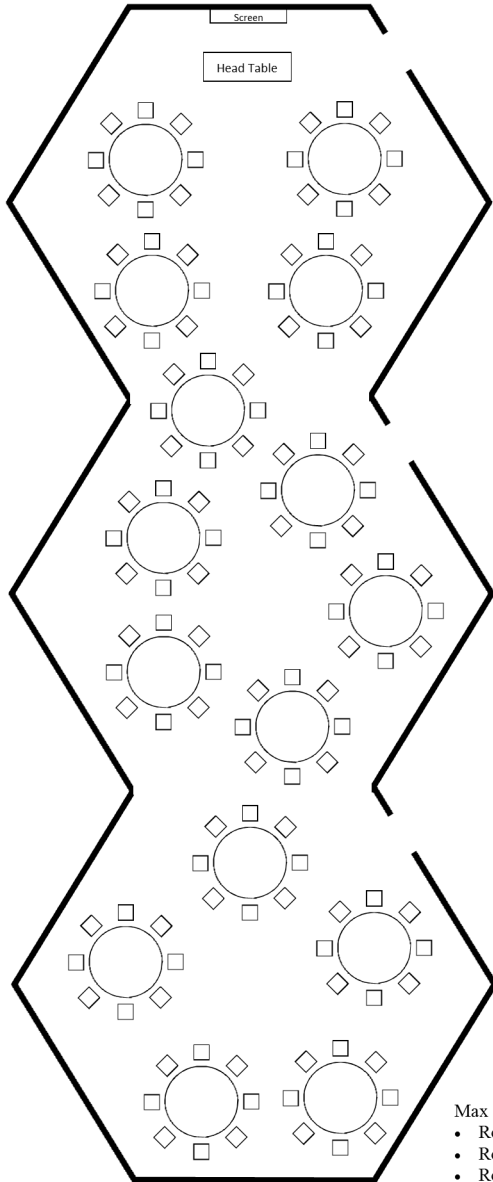

Thurman J. White Forum Building Standard Room Setup Arrangements Super Suite

Super Suite “Auditorium” Arrangement

• Max Seating: 150

Super Suite “Classroom” Arrangement

• Max Seating: 108

Thurman J. White Forum Building Standard Room Setup Arrangements Super Suite

Super Suite "Rounds" Arrangement

- Max Seating:
- Rounds of 8 - 120
 - Rounds of 7 - 105
 - Rounds of 6 - 90

Super Suite "Pods" Arrangement

- Max Seating: 90

Thurman J. White Forum Building Standard Room Setup Arrangements Super Suite

Super Suite “Perimeter” Arrangement

• Max Seating: 98