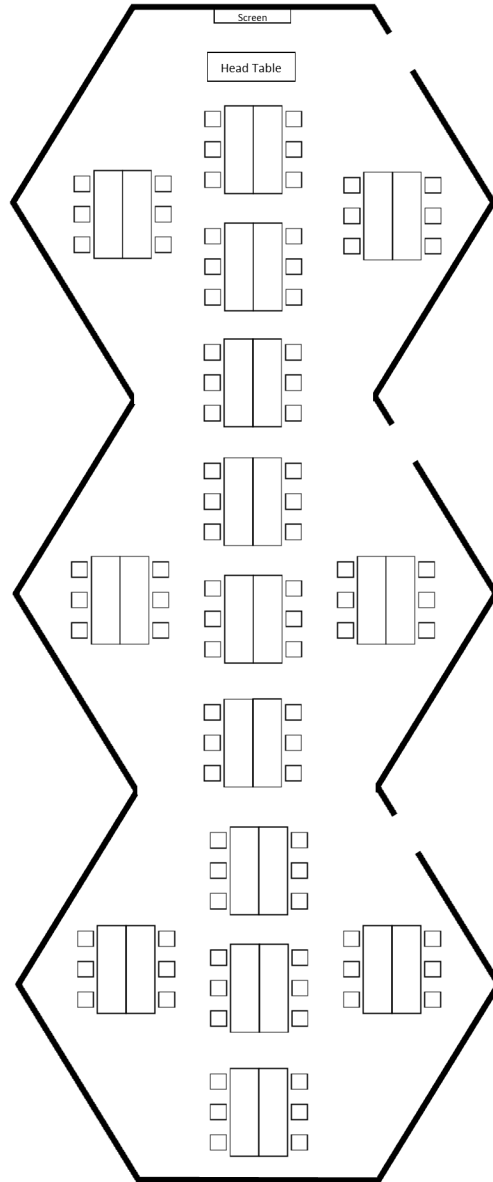

Thurman J. White Forum Building Standard Room Setup Arrangements Super Suite

Super Suite “Auditorium” Arrangement

• Max Seating: 150

Super Suite “Classroom” Arrangement

• Max Seating: 108

Thurman J. White Forum Building Standard Room Setup Arrangements Super Suite

Super Suite "Rounds" Arrangement

- Max Seating:
- Rounds of 8 - 120
 - Rounds of 7 - 105
 - Rounds of 6 - 90

Super Suite "Pods" Arrangement

- Max Seating: 90

Thurman J. White Forum Building Standard Room Setup Arrangements Super Suite

Super Suite “Perimeter” Arrangement

• Max Seating: 98