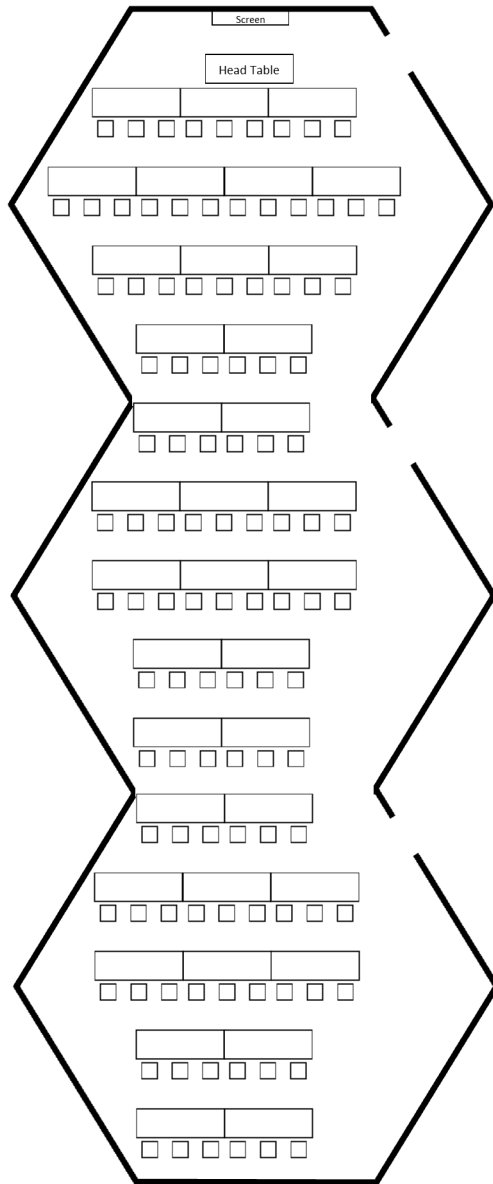

Thurman J. White Forum Building Standard Room Setup Arrangements Super Suite

Super Suite “Auditorium” Arrangement

• Max Seating: 150

Super Suite “Classroom” Arrangement

• Max Seating: 108

Thurman J. White Forum Building Standard Room Setup Arrangements Super Suite

Super Suite "Rounds" Arrangement

- Max Seating:
- Rounds of 8 - 120
 - Rounds of 7 - 105
 - Rounds of 6 - 90

Super Suite "Pods" Arrangement

- Max Seating: 90

Thurman J. White Forum Building Standard Room Setup Arrangements Super Suite

Super Suite “Perimeter” Arrangement

• Max Seating: 98