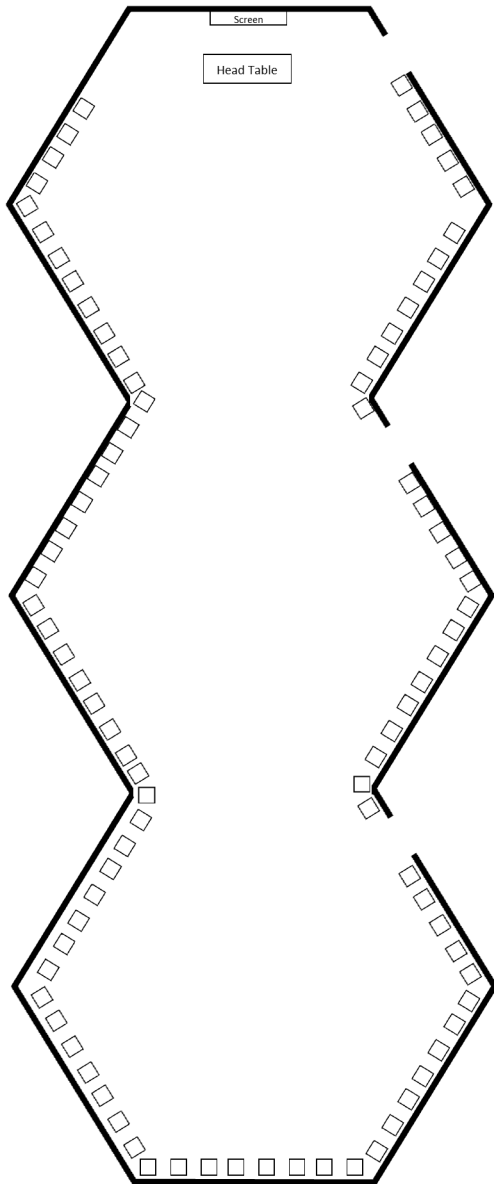

Thurman J. White Forum Building Standard Room Setup Arrangements Super Suite

Super Suite “Auditorium” Arrangement

• Max Seating: 150

Super Suite “Classroom” Arrangement

• Max Seating: 108

Thurman J. White Forum Building Standard Room Setup Arrangements Super Suite

Super Suite "Rounds" Arrangement

- Max Seating:
- Rounds of 8 - 120
 - Rounds of 7 - 105
 - Rounds of 6 - 90

Super Suite "Pods" Arrangement

- Max Seating: 90

Thurman J. White Forum Building Standard Room Setup Arrangements Super Suite

Super Suite “Perimeter” Arrangement

• Max Seating: 98